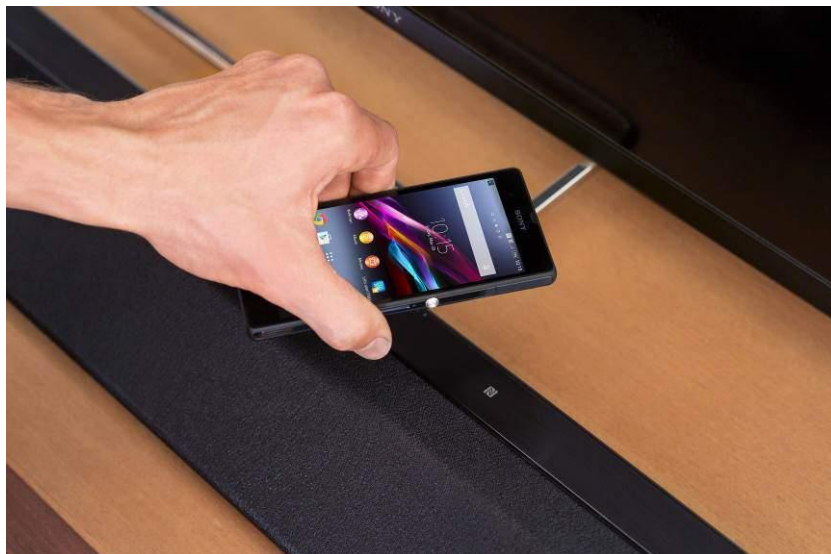

SONY

Press Release

New 5.1-ch Sound Bar from Sony Delivers Immersive Surround Sound for Home Entertainment

HT-RT5

- **Immersive surround sound with various sound stage/modes**
- **Power-packed 550W of true 5.1 channel surround sound**
- **5.1ch Sound Bar with a centre speaker, wireless rear speakers and a wireless subwoofer**
- **Stream online music from your mobile with Google Cast™ and Spotify Connect™**
- **Enjoy wireless Multi-room music listening with SongPal Link™**

Hong Kong, September 8, 2015 – Sony’s latest Sound Bar HT-RT5 treats you to an authentic home cinema experience – with room-filling audio from 5.1ch speakers, and a wide selection of online music services. The space-saving HT-RT5 brings something really special to movie nights, fun-filled parties and everyday music listening around the home.

The slim, stylish 3-channel main unit fits discreetly in front your TV or can be wall mounted. The main unit includes a dedicated centre speaker that assures crystal clear dialogue and transparent treble, regardless of volume. It is combined with two wireless rear speakers and a separate wireless subwoofer. Set-up is wonderfully easy: each additional speaker connects automatically, with no loudspeaker cables needed. The system even comes supplied with a microphone to test your room's acoustics using Digital Cinema Auto Calibration DX ensuring the best possible sound wherever the speakers are placed. You're rewarded with 5.1 channels of immersive audio, with solid bass response that draws you in to the heart of the action. Today's high-quality listening formats are naturally catered for, with support for HD audio sources like DTS-HD and Dolby True HD.

One-touch listening via NFC lets you stream music using Bluetooth® with soaring highs and full, rich bass with a single touch of your smartphone or tablet. LDAC™ technology from Sony transmits three times more audio data than typical Bluetooth® connections, for super-clear, detailed sound you'll love.